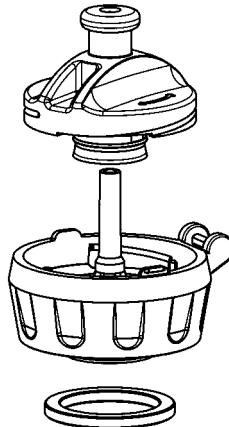

SIGGGTM 

CLEANING

Cleaning Tablets

Cleaning Brush

KIDS BOTTLE TOP

close / open

ACTIVE BOTTLE TOP

disassembled

SCREW TOP

ready to drink

1 twist to release

close / open

2 push down when drinking

ready to drink

3 disassembled