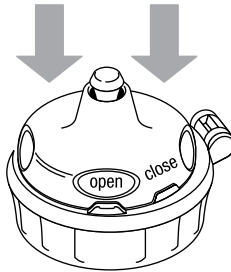

SCREW TOP

ready to drink

1 twist to release

close / open

2 push down when drinking

ready to drink

3 disassembled