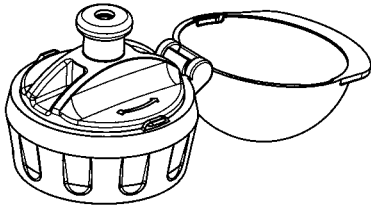

SIGGGTM 

CLEANING

Cleaning Tablets

Cleaning Brush

KIDS BOTTLE TOP

close / open

ACTIVE BOTTLE TOP

disassembled

SCREW TOP

ready to drink

1 twist to release

close / open

2 push down when drinking

ready to drink

3 disassembled