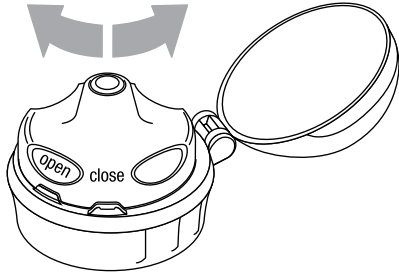

SIGGGTM 

CLEANING

Cleaning Tablets

Cleaning Brush

KIDS BOTTLE TOP

close / open

ACTIVE BOTTLE TOP

disassembled

SCREW TOP

ready to drink

1 twist to release

close / open

2 push down when drinking

ready to drink

3 disassembled